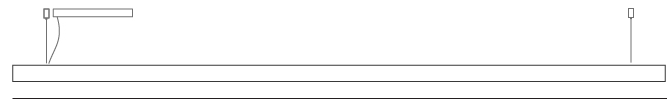

PROJECT	
TYPE	
SPECIFIER	
QUANTITY	
DATE	

LED60 SUSPENSION

D71016-

base number
Color   Finish
Temperature   Options

1. To build a product code in our configurator select the specify button on the base model # product page
2. To build a manual product code on this datasheet choose from the options listed below in blue font and add the suffix to the base model #

GENERAL

Series: Woodlin
Subseries: LED60
Brand: Tunto
Division: Design
Mounting Type: Suspension
Mounting Location: Ceiling
Subcategory: Profile

PHYSICAL

Shape: Rectangle
Length (mm): 1000
Length (in): 39 3/8
Width (mm): 60
Width (in): 2 3/8
Height (mm): 60
Height (in): 2 3/8
Max. Overall Height (mm): 2060
Max. Overall Height (in): 81 1/8
Light Distribution: Direct
Diffuser: Opal
Fixture Finish: [WAL](#) / [ASH](#) / [OAK](#) / [BLK](#) / [WHI](#)
Fixture Material: Wood
Cable Details: 2000mm / 78 3/4"

ELECTRICAL

Lamp Type: LED
Input Wattage (W): 43
Total Output Wattage (W): 38
Dimming: Tri-Mode (Non-Dimming and Phase Dimming (120Vac only) and 0-10V Dimming)
Driver Included: Yes
Driver Location: Integrated
Driver Type: Constant Current - Universal
Driver Class: Class 2
Input Voltage (V): 120 - 277
Constant Current (MA): 700

LED

Color Temperature (°K): [2700](#) / [3000](#) / [4000](#)
Max. Delivered Lumen (lm): 3240
CRI: >93 CRI
Lamp Life (hrs): 50000

OPTICAL

RATINGS AND CERTIFICATIONS

Certified By: Certified for North American Standards
IP rating: IP20

1000mm 39 3/8"

60mm 2 3/8"

Direct